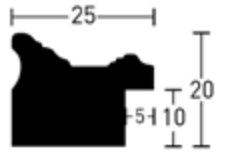

Antigo 25

Kiefer | Pine

Gebürstet
Brushed

Vintage
Vintage

BW-Set | Sample Set:
Art.Nr. | Ref.No.: 900563
Winkel | Samples: 3

Farboberflächen | Colour surfaces

1:1

Weiß | White

9254940 7254940