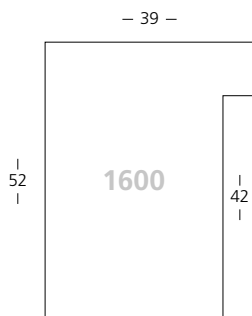

1603/261

1600/261

1601/261

Moma

Tanne | Fir

Eiche Furnier
Oak veneer

Modern
Modern

BW-Set | Sample Set:
Art.Nr. | Ref.No.: 900596
Winkel | Samples: 6