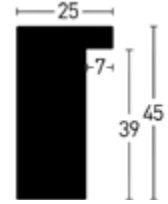

Loft 25 x 45

Furnier
Veneer

Folie
Foil

Modern
Modern