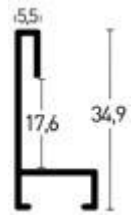

726802

Gold | Gold

9262801

7262801

Natura | Profil 34

Aluminium

Furnier
Veneer

Modern
Modern