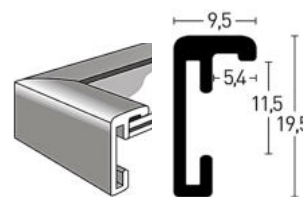

narrow, slightly rounded profile
wide range of formats and colours
acid-free inserts
made in Germany
more than 17 million frames sold since introduction

Classic

Leistenseite glatt ¹
smooth side¹
Leistenseite mit Struktur ²
side with structure ²