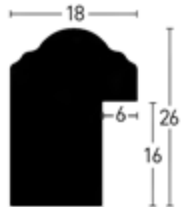

Palladio Color 18

Kiefer | Pine

Handvergoldung
Hand gilding

Wachs
Wax

Klassisch
Classic