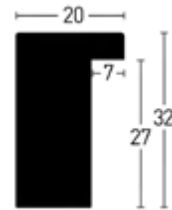

Modern
Modern

Weiß | White

9254100 7254100

Whitewoods 26

1:1

Kiefer | Pine

Lack
Varnish

Modern
Modern