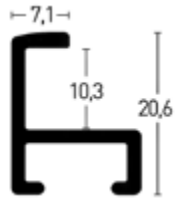

Profil 11 | Profile 11

BW-Set | Sample Set:
Art.Nr. | Ref.No.: **901011**
Winkel | Samples: 17

Farboberflächen | Colour surfaces

1:1

Leistenseite glatt¹
smooth side¹

Leistenseite mit Struktur²
side with structure²