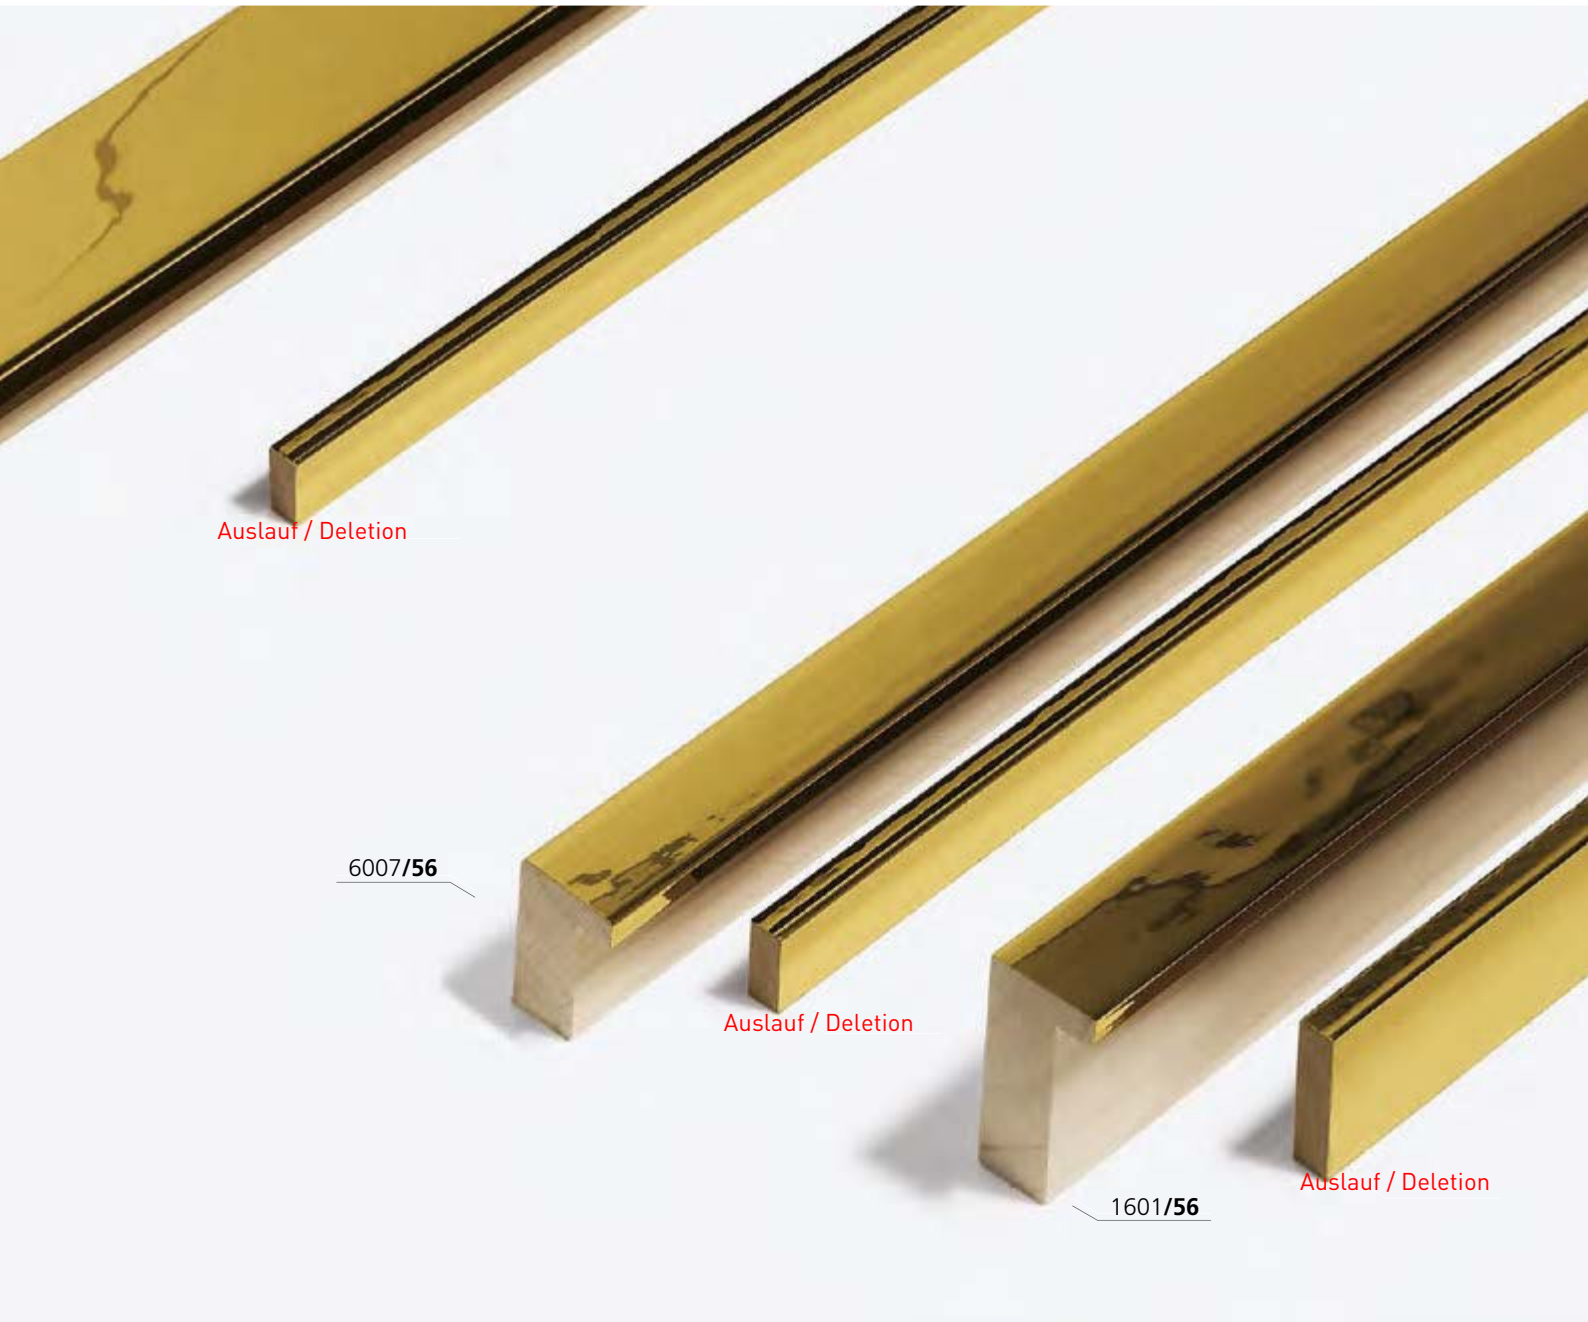

Matrix

Kiefernholz | Pine
Ayous | Ayous

Acrylfolie
Acrylic foil

Modern
Modern

Die Leisten sind mit einer Schutzfolie versehen.
Mouldings are covered with a protective film.