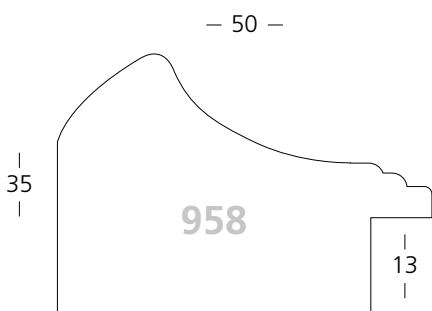

Opera

Kiefernholz | Pine

Handvergoldung
Hand gilding

Wachs
Wax

Handpolierung
Hand polishi

Klassisch
Classic

BW-Set | Sample Set:
Art.Nr. | Ref.No.: 900576
Winkel | Samples: 5

- 958/145 Gold | Gold
- 146 Silber | Silver
- 147 Braun/Gold | Brown/Gold
- 148 Schwarz/Silber | Black/Silver
- 149 Weiß/Silber | White/Silver