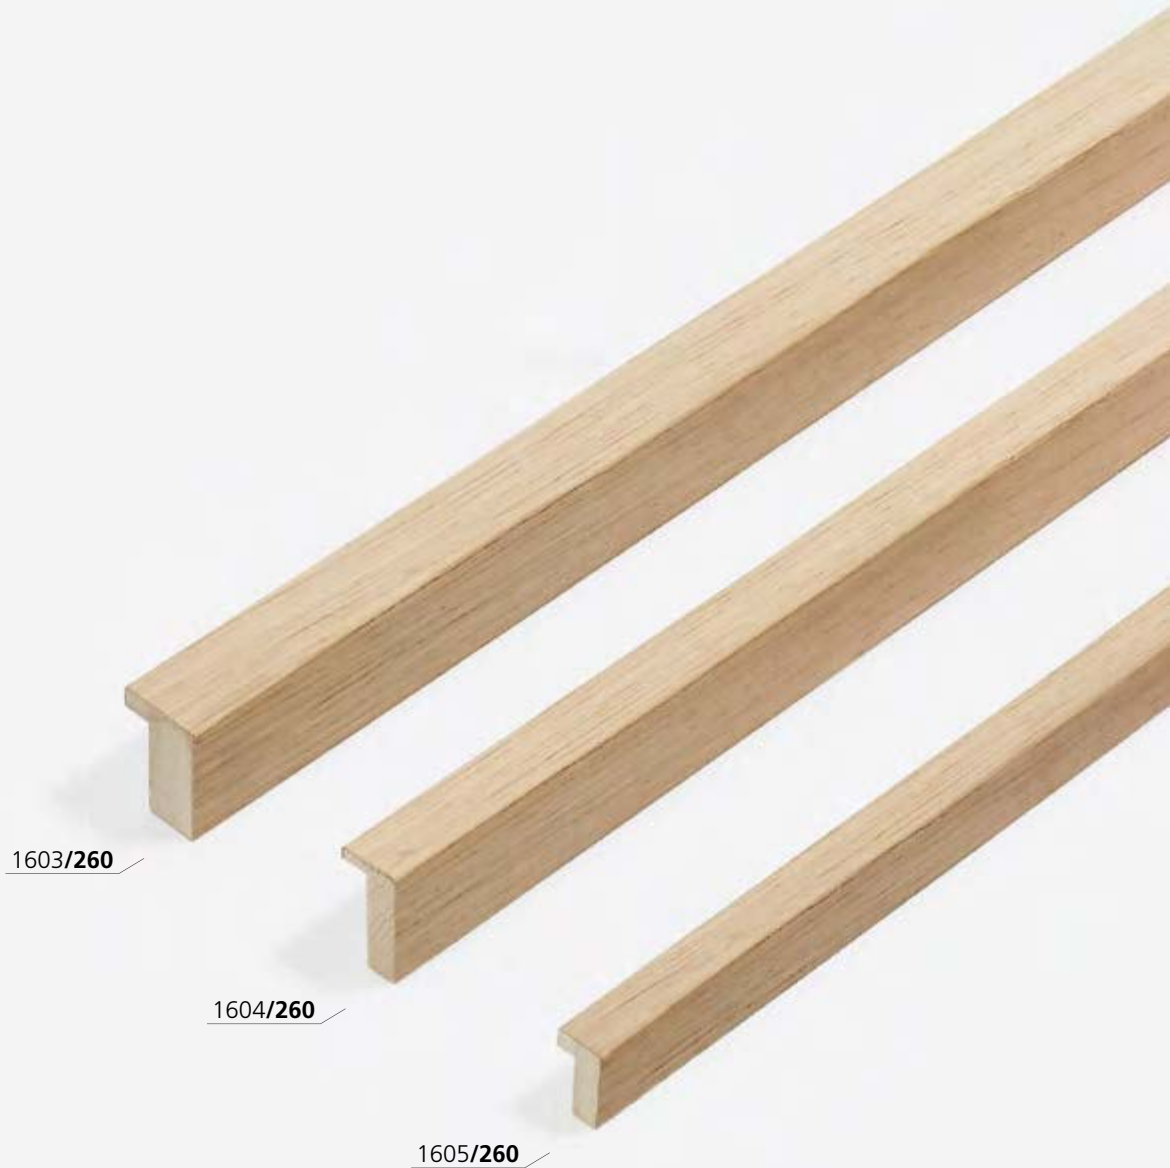

Eiche Furnier
Oak veneer

Modern
Modern

BW-Set | Sample Set:
Art.Nr. | Ref.No.: **900596**
Winkel | Samples: **6**

BW-Set | Sample Set:
Art.Nr. | Ref.No.: **900597**
Winkel | Samples: **6**

BW-Set | Sample Set:
Art.Nr. | Ref.No.: **900599**
Winkel | Samples: **6**