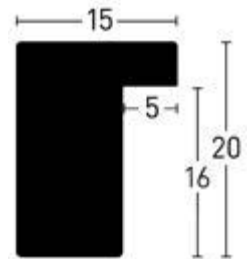

Fortuna 15x15

Kiefer | Pine

Furnier
Veneer

Folie
Foil

Lack
Varnish

Modern
Modern

BW-Set | Sample Set:

Art.Nr. | Ref.No.: 900499

Winkel | Samples: 14

Farboberflächen | Colour surfaces

1:1

9254501

9254504

9254500

Fortuna 15x20

Kiefer | Pine

Furnier
Veneer

Folie
Foil

Lack
Varnish

Modern
Modern

BW-Set | Sample Set:

Art.Nr. | Ref.No.: 900499

Winkel | Samples: 14

Farboberflächen | Colour surfaces

1:1

9254506

9254509

9254505