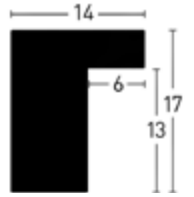

Loft 14

Furnier
Veneer

Folie
Foil

Lack
Varnish

Modern
Modern