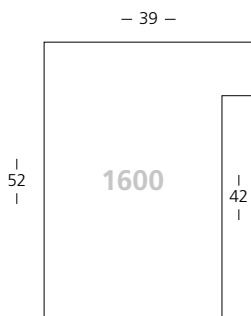

BW-Set | Sample Set:
Art.Nr. | Ref.No.: 900596
Winkel | Samples: 6