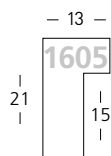

1603/260

1604/260

1605/260

Moma

Tanne | Fir

Eiche Furnier
Oak veneer

Modern
Modern

BW-Set | Sample Set:
Art.Nr. | Ref.No.: 900600
Winkel | Samples: 6