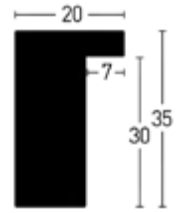

940601 740601

Schwarz | Black

940513 740513

Loft 20 x 35

Furnier
Veneer

Folie
Foil

Lack
Varnish

Modern
Modern