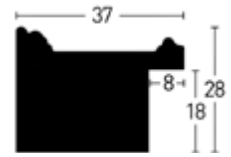

Palladio Color 37

Kiefer | Pine

Handvergoldung
Hand gilded

Wachs
Wax

Klassisch
Classic