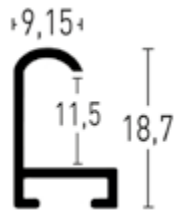

Profil 2 | Profile 2

BW-Set | Sample Set:
Art.Nr. | Ref.No.: **901002**
Winkel | Samples: 12

Farboberflächen | Colour surfaces

1:1

Leistenseite glatt¹
smooth side¹

Leistenseite mit Struktur²
side with structure²