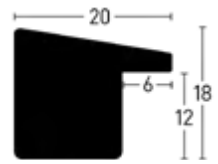

Metalia 20

Kiefer | Pine

Lack
Varnish

Folie
Foil

Vintage
Vintage

BW-Set | Sample Set:

Art.Nr. | Ref.No.: 900391

Winkel | Samples: 5

Farboberflächen | Colour surfaces

1:1

1:2

Messing | Brass

926706

726706