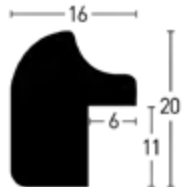

Provence 16

Ayous | Ayous

Lack
Varnish

Folie
Foil

Klassisch
Classic

Klassisch
Classic