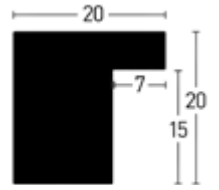

740622

Loft 20 x 20

Kiefer | Pine

Furnier
Veneer

Folie
Foil

Modern
Modern

BW-Set | Sample Set:
Art.Nr. | Ref.No.: **900480**
Winkel | Samples: **19**

Farboberflächen | Colour surfaces