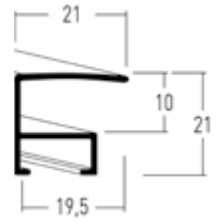

Profil 5 | Profile 5

BW-Set | Sample Set:
Art.Nr. | Ref.No.: 901005
Winkel | Samples: 6

Farboberflächen | Colour surfaces

1:1

Leistenseite glatt ¹
smooth side ¹
Leistenseite mit Struktur ²
side with structure ²

Silber matt | Frosted Silver ²

205004