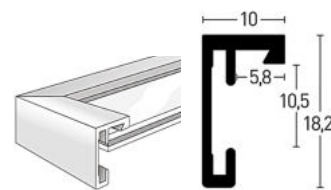

Struktur Gold matt | Brushed Frosted Gold ²

Struktur Walnuss matt | Brushed Frosted Walnut ²

The mark of responsible forestry

Max. Einlegehöhe 2,5 mm | Max. insertion height 2,5 mm

Silber glanz | Polished Silver ²