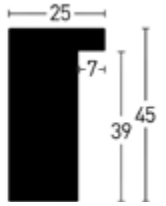

Rabenschwarz | Jet-Black 940643 740643

Lehm Braun | Loam-Brown 940640 740640

Loft 25 x 45

Kiefer | Pine

Furnier
Veneer

Folie
Foil

Lack
Varnish

Modern
Modern