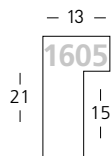

BW-Set | Sample Set:
Art.Nr. | Ref.No.: 900601
Winkel | Samples: 6

- ▣ 1600/265
- ▣ 1601/265
- ▣ 1603/265
- ▣ 1604/265
- ▣ 1605/265

Grau | Grey

- ▣ 1600/267
- ▣ 1601/267
- ▣ 1603/267
- ▣ 1604/267
- ▣ 1605/267

Schneeweiß | Snow White

☑ für **Zuschnitt** setzen Sie eine **7** vor die Bestellnummer
for **chop-service** please add a **7** to start the reference