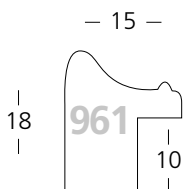

Opera

Kiefernholz | Pine

Handvergoldung
Hand gilding

Wachs
Wax

Handpolierung
Hand polishing

Klassisch
Classic

BW-Set | Sample Set:
Art.Nr. | Ref.No.: 900574
Winkel | Samples: 5

- ▣ 961/145 Gold | Gold
- 146 Silber | Silver
- 147 Braun/Gold | Brown/Gold
- 148 Schwarz/Silber | Black/Silver
- 149 Weiß/Silber | White/Silver

☑ für **Zuschnitt** setzen Sie eine **7** vor die Bestellnummer
for **chop-service** please add a **7** to start the reference