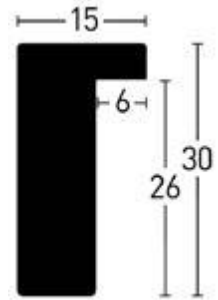

Fortuna 15x30

Kiefer | Pine

Furnier
Veneer

Folie
Foil

Lack
Varnish

Modern
Modern