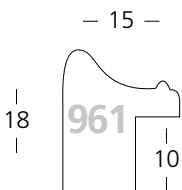

961/146

961/149

961/148

Opera

Kiefernholz | Pine

Handvergoldung
Hand gilding

Wachs
Wax

Handpolierung
Hand polishing

Klassisch
Classic

BW-Set | Sample Set:
Art.Nr. | Ref.No.: 900574
Winkel | Samples: 5

- 961/145 Gold | Gold
- 146 Silber | Silver
- 147 Braun/Gold | Brown/Gold
- 148 Schwarz/Silber | Black/Silver
- 149 Weiß/Silber | White/Silver

☑ für **Zuschnitt** setzen Sie eine **7** vor die Bestellnummer
for **chop-service** please add a **7** to start the reference