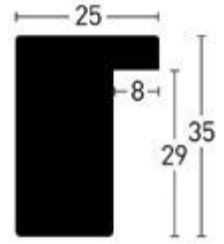

Fortuna 25x35

Kiefer | Pine

Furnier
Veneer

Folie
Foil

Lack
Varnish

Modern
Modern