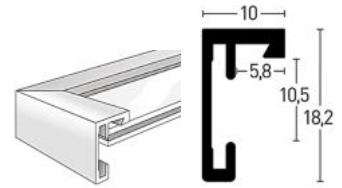

C2 Acryl | Acrylic