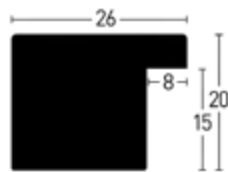

Whitewoods 17

Kiefer | Pine

Lack
Varnish

Modern
Modern

BW-Set | Sample Set:
Art.Nr. | Ref.No.: 900463
Winkel | Samples: 5

Farboberflächen | Colour surfaces

1:1

Weiß | White

9254101 7254101

Whitewoods 20 x 13

1:1

Kiefer | Pine

Lack
Varnish

Modern
Modern

Weiß | White

9254102 7254102

Whitewoods 20 x 32

1:1

Kiefer | Pine

Lack
Varnish

Modern
Modern

Weiß | White

9254100 7254100

Whitewoods 26

1:1

Kiefer | Pine

Lack
Varnish

Modern
Modern

Weiß | White

9254103 7254103

Whitewoods 38

1:1

Kiefer | Pine

Lack
Varnish

Modern
Modern

Weiß | White

9254104 7254104