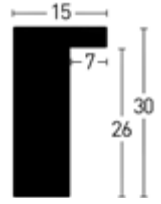

Rabenschwarz | Jet-Black 940616 740616

Lehmbraun | Loam-Brown 940613 740613

Loft 15

Kiefer | Pine

Furnier
Veneer

Folie
Foil

Lack
Varnish

Modern
Modern