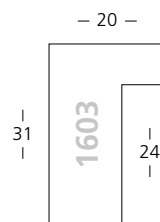

BW-Set | Sample Set:
Art.Nr. | Ref.No.: 900599
Winkel | Samples: 6