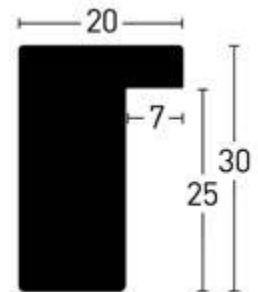

Fortuna 15x30

Kiefer | Pine

Furnier
Veneer

Folie
Foil

Lack
Varnish

Modern
Modern

BW-Set | Sample Set:
Art.Nr. | Ref.No.: 900499
Winkel | Samples: 14

Farboberflächen | Colour surfaces

1:1

9254511

9254514

9254510

Fortuna 20x30

Kiefer | Pine

Furnier
Veneer

Folie
Foil

Lack
Varnish

Modern
Modern

BW-Set | Sample Set:
Art.Nr. | Ref.No.: 900499
Winkel | Samples: 14

Farboberflächen | Colour surfaces

1:1

9254516

9254519

9254515