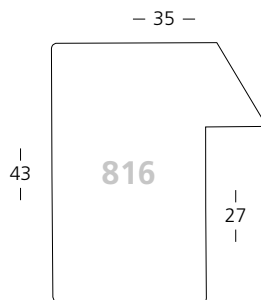

809/32

818/32

816/32

Contemporanea

Kiefernholz | Pine

Lack
Varnish

Modern
Modern

BW-Set | Sample Set:
Art.Nr. | Ref.No.: 900586
Winkel | Samples: 3