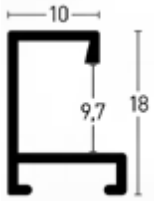

Profil 3 | Profile 3

BW-Set | Sample Set:
Art.Nr. | Ref.No.: **901003**
Winkel | Samples: 14

Farboberflächen | Colour surfaces

1:1

Leistenseite glatt¹
smooth side¹

Leistenseite mit Struktur²
side with structure²