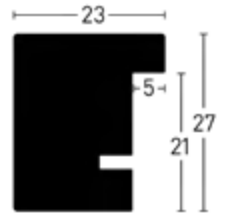

9254104 7254104

XL 23

Kiefer | Pine

Lack
Varnish

Furnier
Veneer

Folie
Foil

Modern
Modern

BW-Set | Sample Set:
Art.Nr. | Ref.No.: **900538**
Winkel | Samples: **4**