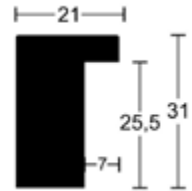

1:1

 Kiefer | Pine

Furnier
Veneer

Modern
Modern

Eiche | Oak

 9254725  7254725

Oakwoods 21 x 52

1:1