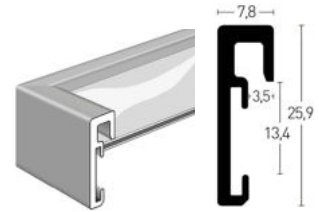

design and quality for highest demands

high-quality aluminium profile
improved joints
high dimension stability
hanging systems (accessory)
made in Germany

Alpha

Leistenseite glatt¹
smooth side¹
Leistenseite mit Struktur²
side with structure²