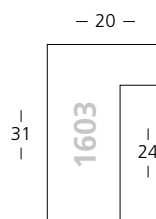

BW-Set | Sample Set:
Art.Nr. | Ref.No.: 900599
Winkel | Samples: 6