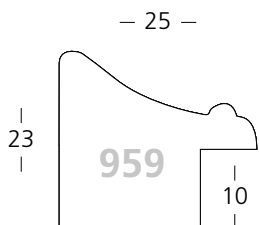

- ▣ 959/145 Gold | Gold
- ▣ 146 Silber | Silver
- ▣ 147 Braun/Gold | Brown/Gold
- ▣ 148 Schwarz/Silber | Black/Silver
- ▣ 149 Weiß/Silber | White/Silver

☑ für **Zuschnitt** setzen Sie eine **7** vor die Bestellnummer
for **chop-service** please add a **7** to start the reference